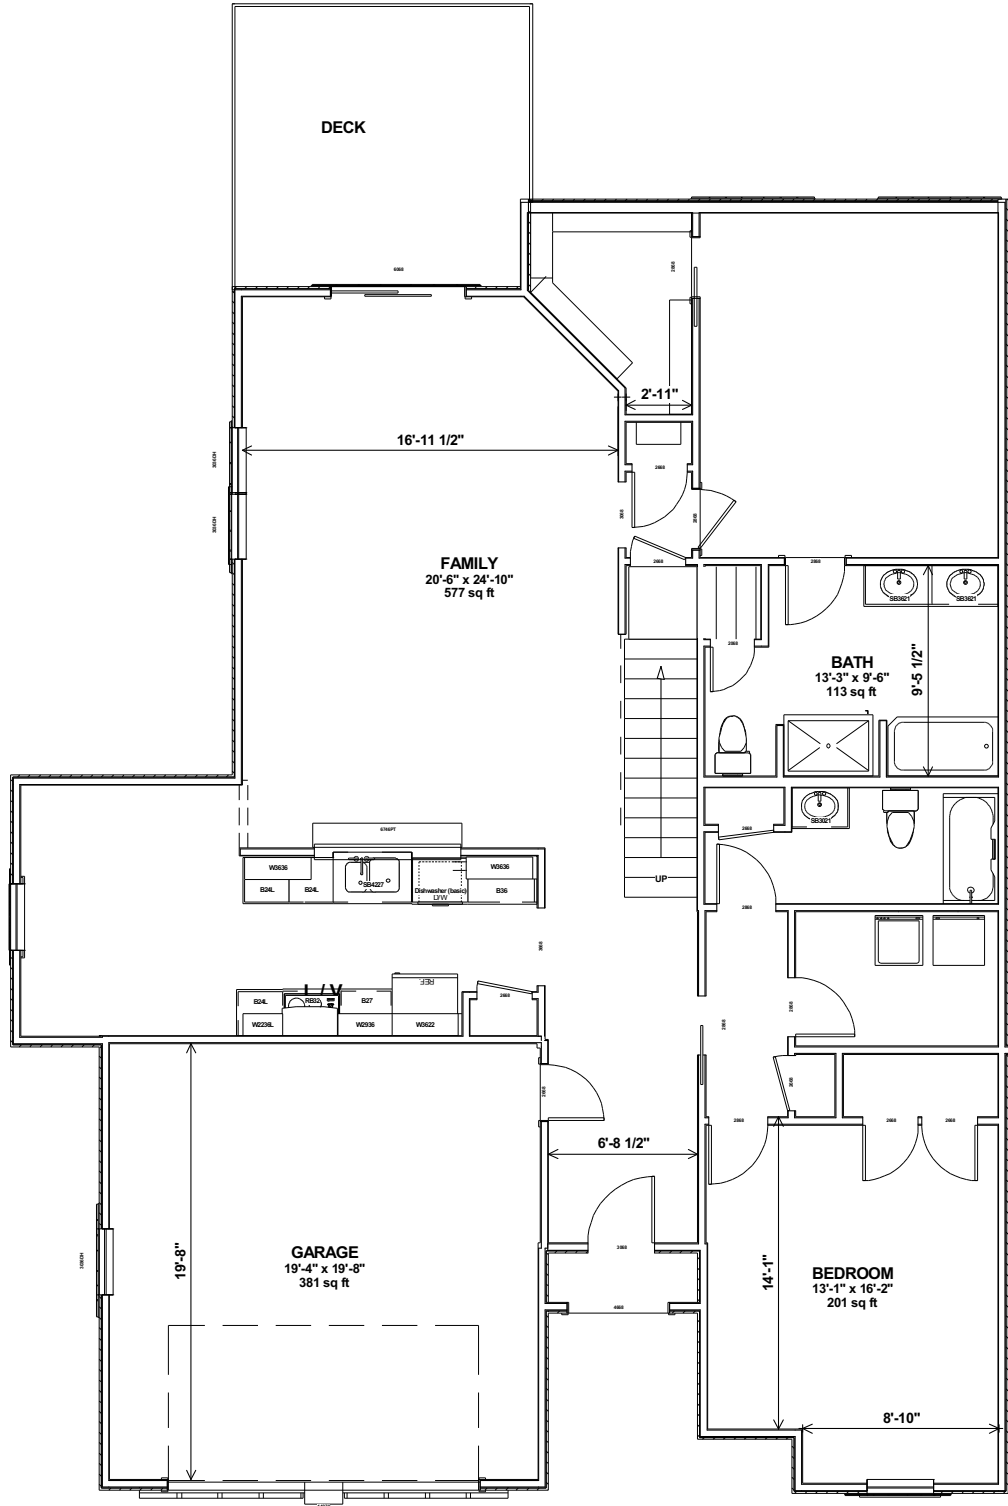

The Parisian • Lot 27A • \$346,000

Main Level
1,760 SF

HERITAGE ESTATES

A SCRIPTURE COMMUNITY

The Parisian • Lot 27A • \$346,000

HERITAGE ESTATES

A SCRIPTURE COMMUNITY

The Parisian • Lot 27A • \$346,000

		Single Family Homes	Oakmont LFR / LBB	Paired Homes
EXTERIOR	Roof	30-Year Dimensional Shingles	30-Year Dimensional Shingles	30-Year Dimensional Shingles
	Exterior	Low Chroma Earthtone Stucco Fieldstone Veneer with Brick Accents	Low Chroma Earthtone Stucco Fieldstone Veneer with Brick Accents	Low Chroma Earthtone Stucco Fieldstone Veneer with Brick Accents
	Deck / Patio	Composite Deck	optional	12' x 12' Pressure Treated Deck
	Driveway	Concrete Driveway	Concrete Driveway	Concrete Driveway
	Landscaping	Seeded Lawn & Basic Landscaping	Seeded Lawn & Basic Landscaping	Seeded Lawn & Basic Landscaping
	Fencing	optional	optional	Aluminum Fenced Rear Yard