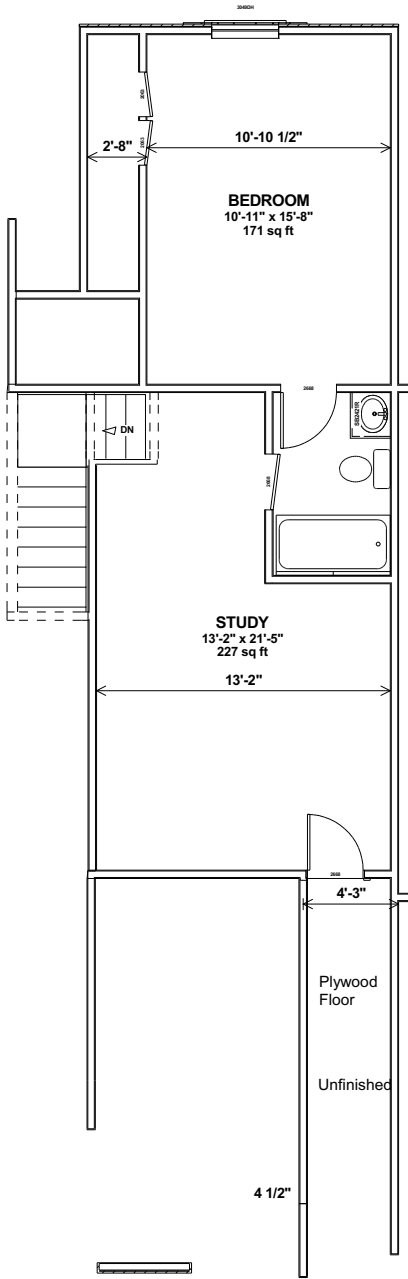

The Parisian • Lot 27A • \$346,000

Main Level
1,760 SF

HERITAGE ESTATES

A SCRIPTURE COMMUNITY

The Parisian • Lot 27A • \$346,000

HERITAGE ESTATES

A SCRIPTURE COMMUNITY

The Parisian • Lot 27A • \$346,000