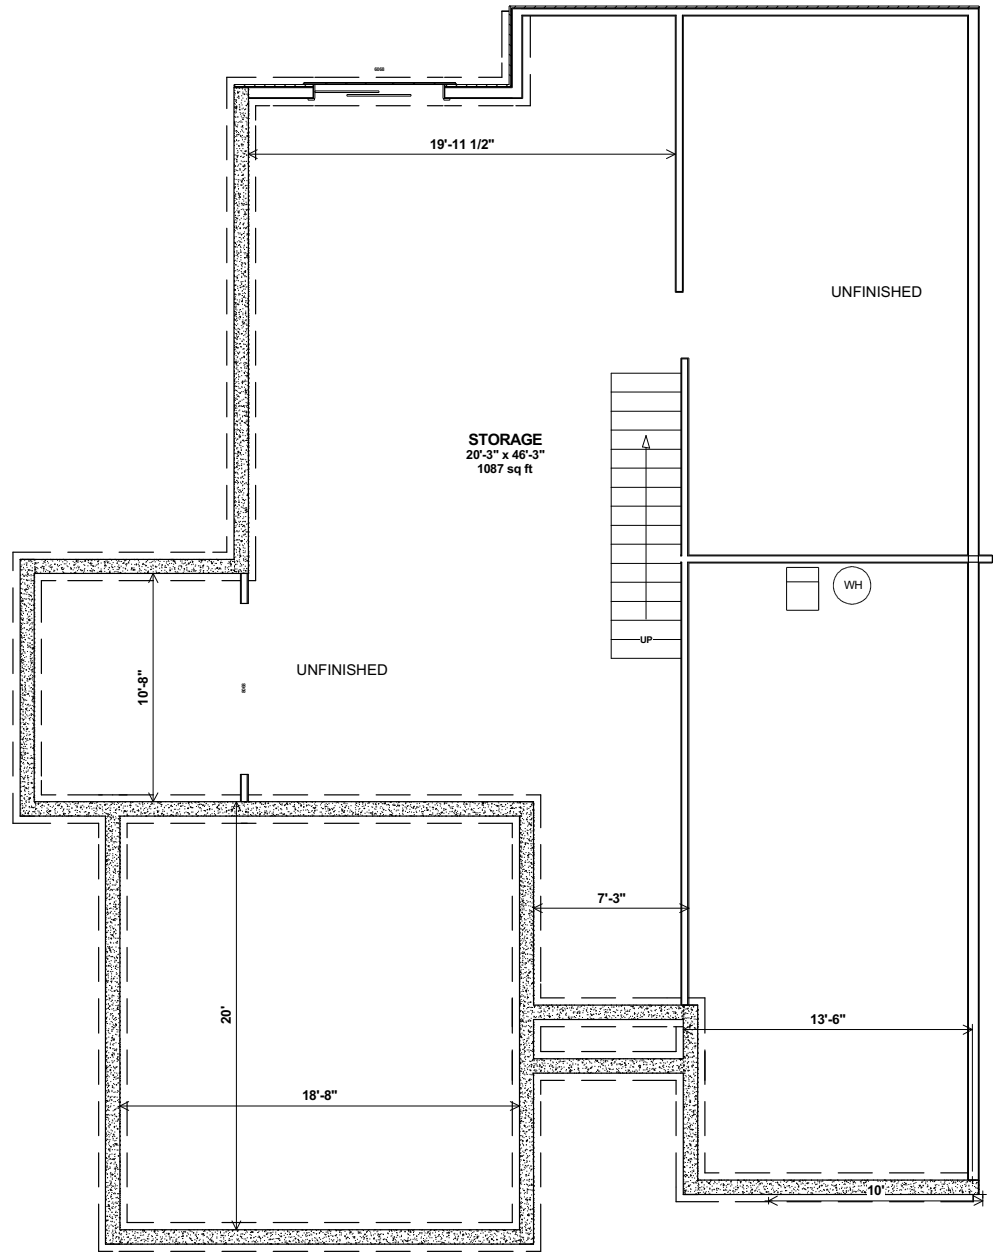

The Parisian • Lot 27A • \$346,000

Main Level
1,760 SF

HERITAGE ESTATES

A SCRIPTURE COMMUNITY

The Parisian • Lot 27A • \$346,000

HERITAGE ESTATES

A SCRIPTURE COMMUNITY

The Parisian • Lot 27A • \$346,000

		Single Family Homes	Oakmont LFR / LBB	Paired Homes
EXTERIOR	Roof	30-Year Dimensional Shingles	30-Year Dimensional Shingles	30-Year Dimensional Shingles
	Exterior	Low Chroma Earthtone Stucco Fieldstone Veneer with Brick Accents	Low Chroma Earthtone Stucco Fieldstone Veneer with Brick Accents	Low Chroma Earthtone Stucco Fieldstone Veneer with Brick Accents
	Deck / Patio	Composite Deck	optional	12' x 12' Pressure Treated Deck
	Driveway	Concrete Driveway	Concrete Driveway	Concrete Driveway
	Landscaping	Seeded Lawn & Basic Landscaping	Seeded Lawn & Basic Landscaping	Seeded Lawn & Basic Landscaping
	Fencing	optional	optional	Aluminum Fenced Rear Yard